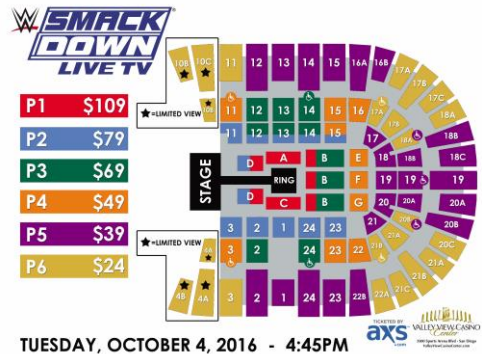

**WWE - SMACKDOWN
LIVE TV
TUES. OCTOBER 4
@ 4:45PM
VALLEY VIEW CASINO CENTER
3500 Sports Arena Blvd SD CA 92110**

Group Discounts for 10 or more

- **\$109** - (P1) Premium Floor (limited)
- **\$79** - (P2) Floor D, Center Lower Level (No Discount)
- **\$64** – (P3) Center Loge, Lower Level, Floor B (reg. \$69)
- **\$44** – (P4) Side Loge back floor (reg. \$49)
- **\$34** – (P5) End Lower Level, Loge, Center Terrace (reg. \$39)
- **\$24** – (P6) Corner Loge and Terrace (No Discount)

Kids 2 & up need a ticket. Parking \$20. Deadline is October 1st

Event Date/Time	# Tickets	Ticket Price	Subtotal	Handling Fee	Opt. Mail Fee	TOTAL
OCTOBER 4, 2016				\$5.00	\$7.00	
OCTOBER 4, 2016						
OCTOBER 4, 2016						