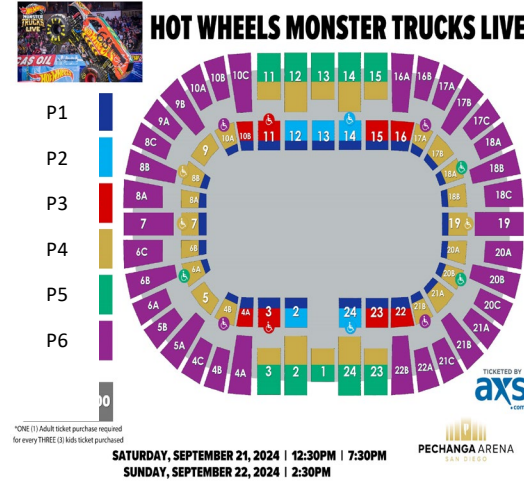

GROUP DISCOUNT TICKETS FOR 10 OR MORE
Hot Wheels Monster Trucks Live Glow Party
SEPTEMBER 21-22, 2024

PECHANGA ARENA SAN DIEGO
 3500 Sports Arena Blvd SD CA 92110

Hot Wheels Monster Trucks Live Glow Party returns to San Diego on September 21-22! Fans of all ages will experience the thrill of watching their favorite Hot Wheels Monster Trucks in the DARK! This one-of-a-kind show will visit Pechanga Arena San Diego for 3 epic performances!

SATURDAY, SEPTEMBER 21 @ 12:30 PM – Power Smashers Pre-Show @ 10-11 AM

SATURDAY, SEPTEMBER 21 @ 7:30 PM - Power Smashers Pre-Show @ 5-6 PM

SEPTEMBER 22 @ 2:30 PM – Power Smashers Pre-Show @ 12-1 PM

VIP Backstage Add on is \$85 per ticket, does not include event ticket, must purchase show ticket.

FOR GROUPS OF 10 OR MORE – FILL OUT FORM: EMAIL TO Jen@JDCgroupmarketing.com

Ticket Price Category (All Ticket prices include \$5 per ticket facility fee)	P1 Loge (REG. \$80)	P2 Center Loge (REG. \$65)	P3 Corner Loge (REG. \$55)	P4- End Loge Center Lower Terrace (REG. \$46)	P5 Center Upper Terrace (REG. \$40)	P6 Corner End Terrace (REG. \$35)	# OF TICKETS	SUBTOTAL
Adult Group Tix (13 & up)	\$75	\$60	\$45	\$36	\$30	\$25		
Military Groups	\$75	\$60	\$40	\$31	\$25	\$20		
Kids - ages 2-12	\$17	\$17	\$17	\$17	\$17	\$17		
# VIP BackStage Add-on	\$85	\$85	\$85	\$85	\$85	\$85		
Power Smasher PreShow Add on	\$10	\$10	\$10	\$10	\$10	\$10		
BUY ONLINE INDIVIDUAL TIX LESS THAN 10 WITH AXS FEES Buy Online tix includes \$5 facility fee & AXS conv fee. Also an AXS Handling fee of \$6.18 will be applied to all online orders:	\$90.00 (includes \$15 axs fee, \$5 ff)	\$74.50 (includes \$14.50 axs fee, \$5 ff)	\$56.50 (includes \$11.50 axs fee, \$5 ff)	\$46.50 (includes \$10.50 axs fee, \$5 ff)	\$39.00 (includes \$9.50 axs fee, \$5 ff)	\$34.00 (includes \$9 axs fee, \$5 ff)		BUY ONLINE USE CODE: JDCGROUP